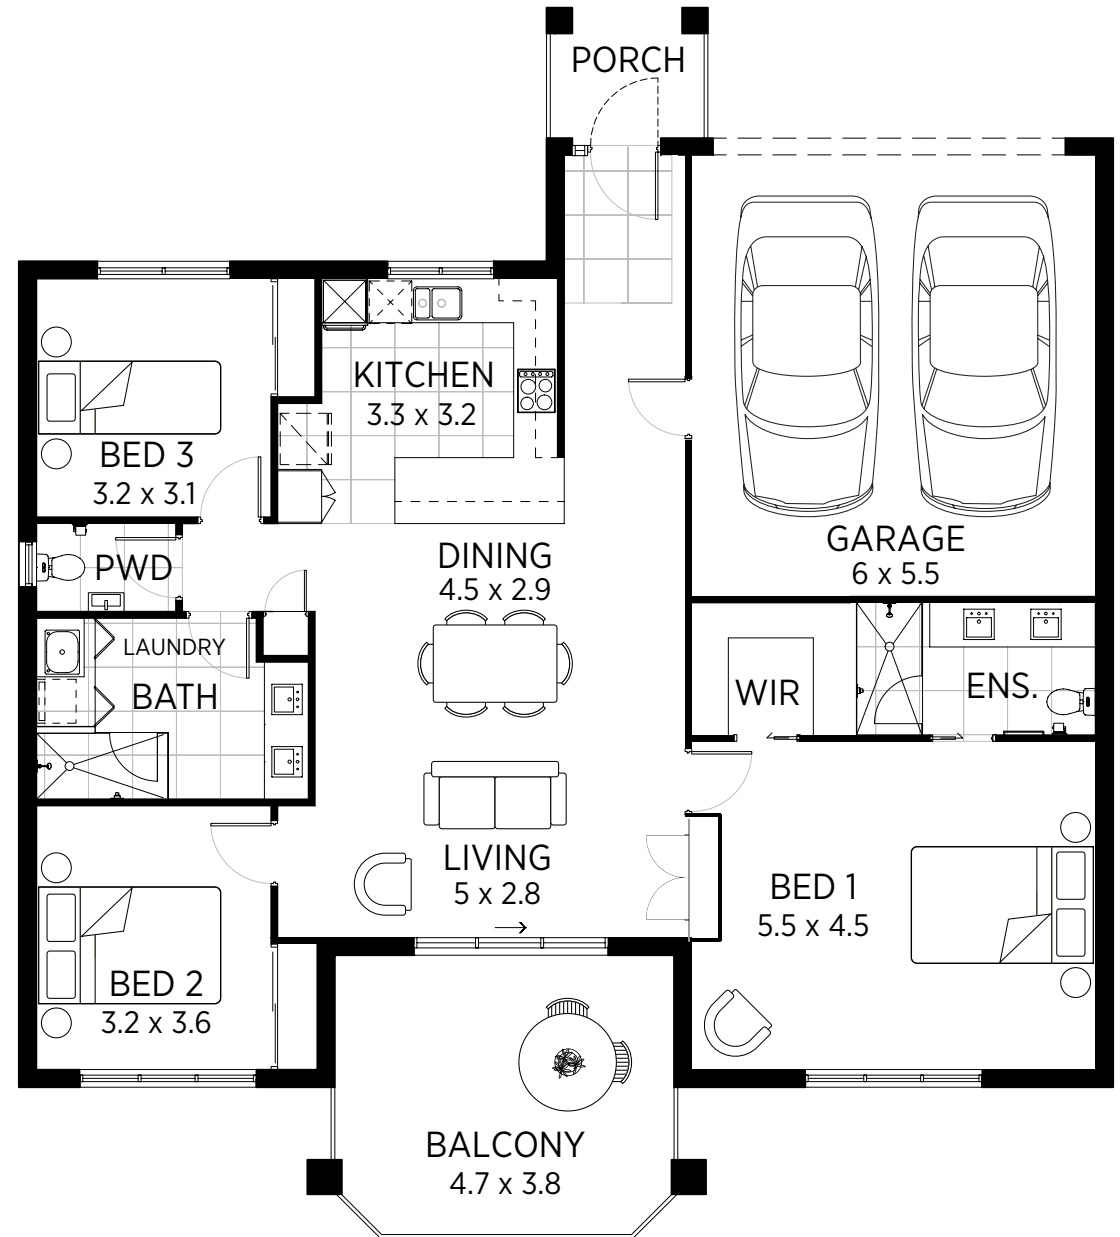

MELFORD

3 bedrooms
2 bathrooms
2 cars

A home of generous proportions, with all the space you need to relax in luxury and entertain guests.

Total area	193m ²
Interior space	138m ²
Balcony	18m ²
Porch	4m ²
Garage	33m ²